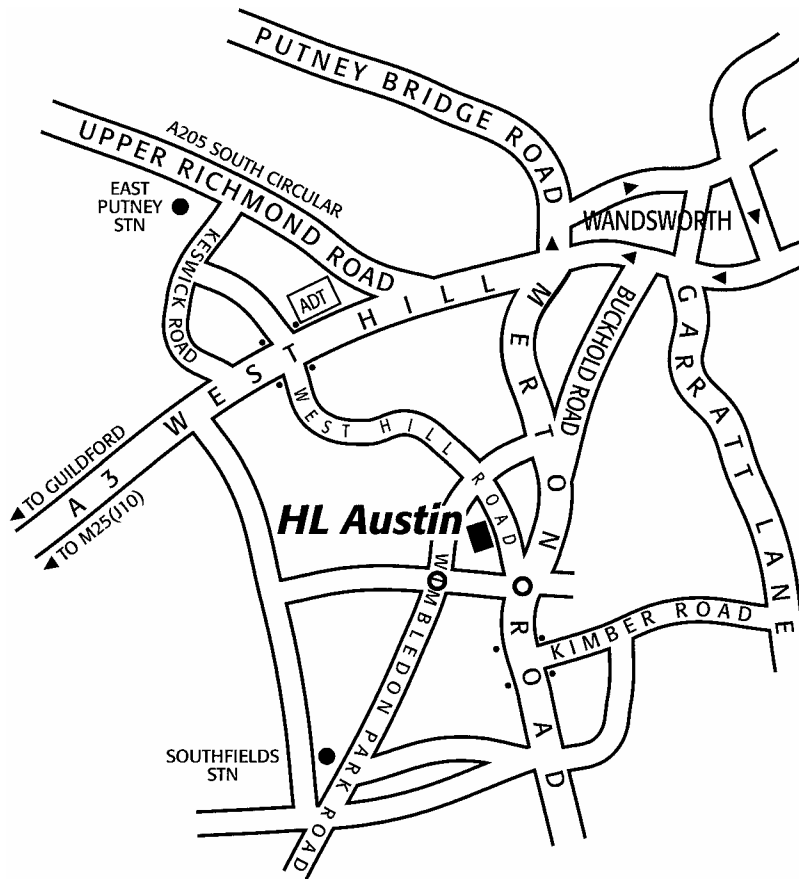

## Approaching from A3

Approaching Wandsworth centre from West Hill (A3), As dual carriageway ends look for Texaco Petrol Station on your left-hand side, at the second set of lights turn right into West Hill Road (immediately before ADT collage). We are on your right after thirteen road humps.

## Approaching from Southfields Underground (District Line)

10 minutes walk. Turn left out of the station heading down Wimbledon Park Road, over a small roundabout, after 200 yards turn right at the cross roads and we are immediately on your right. Alternatively call us from the station and we will be happy to collect you.

## Approaching from Wandsworth Bridge Roundabout

Follow signs for A3, short dual carriageway, over lights, (keep right), sharp right at next lights into Wandsworth High Street. (Move over to left lane) over next lights then left at next lights (Southside Shopping Centre on left) into Buckhold Road. Turn right into West Hill Road (immediately after Park Bakery and Park Tavern). We are on your left-hand side after several road humps.